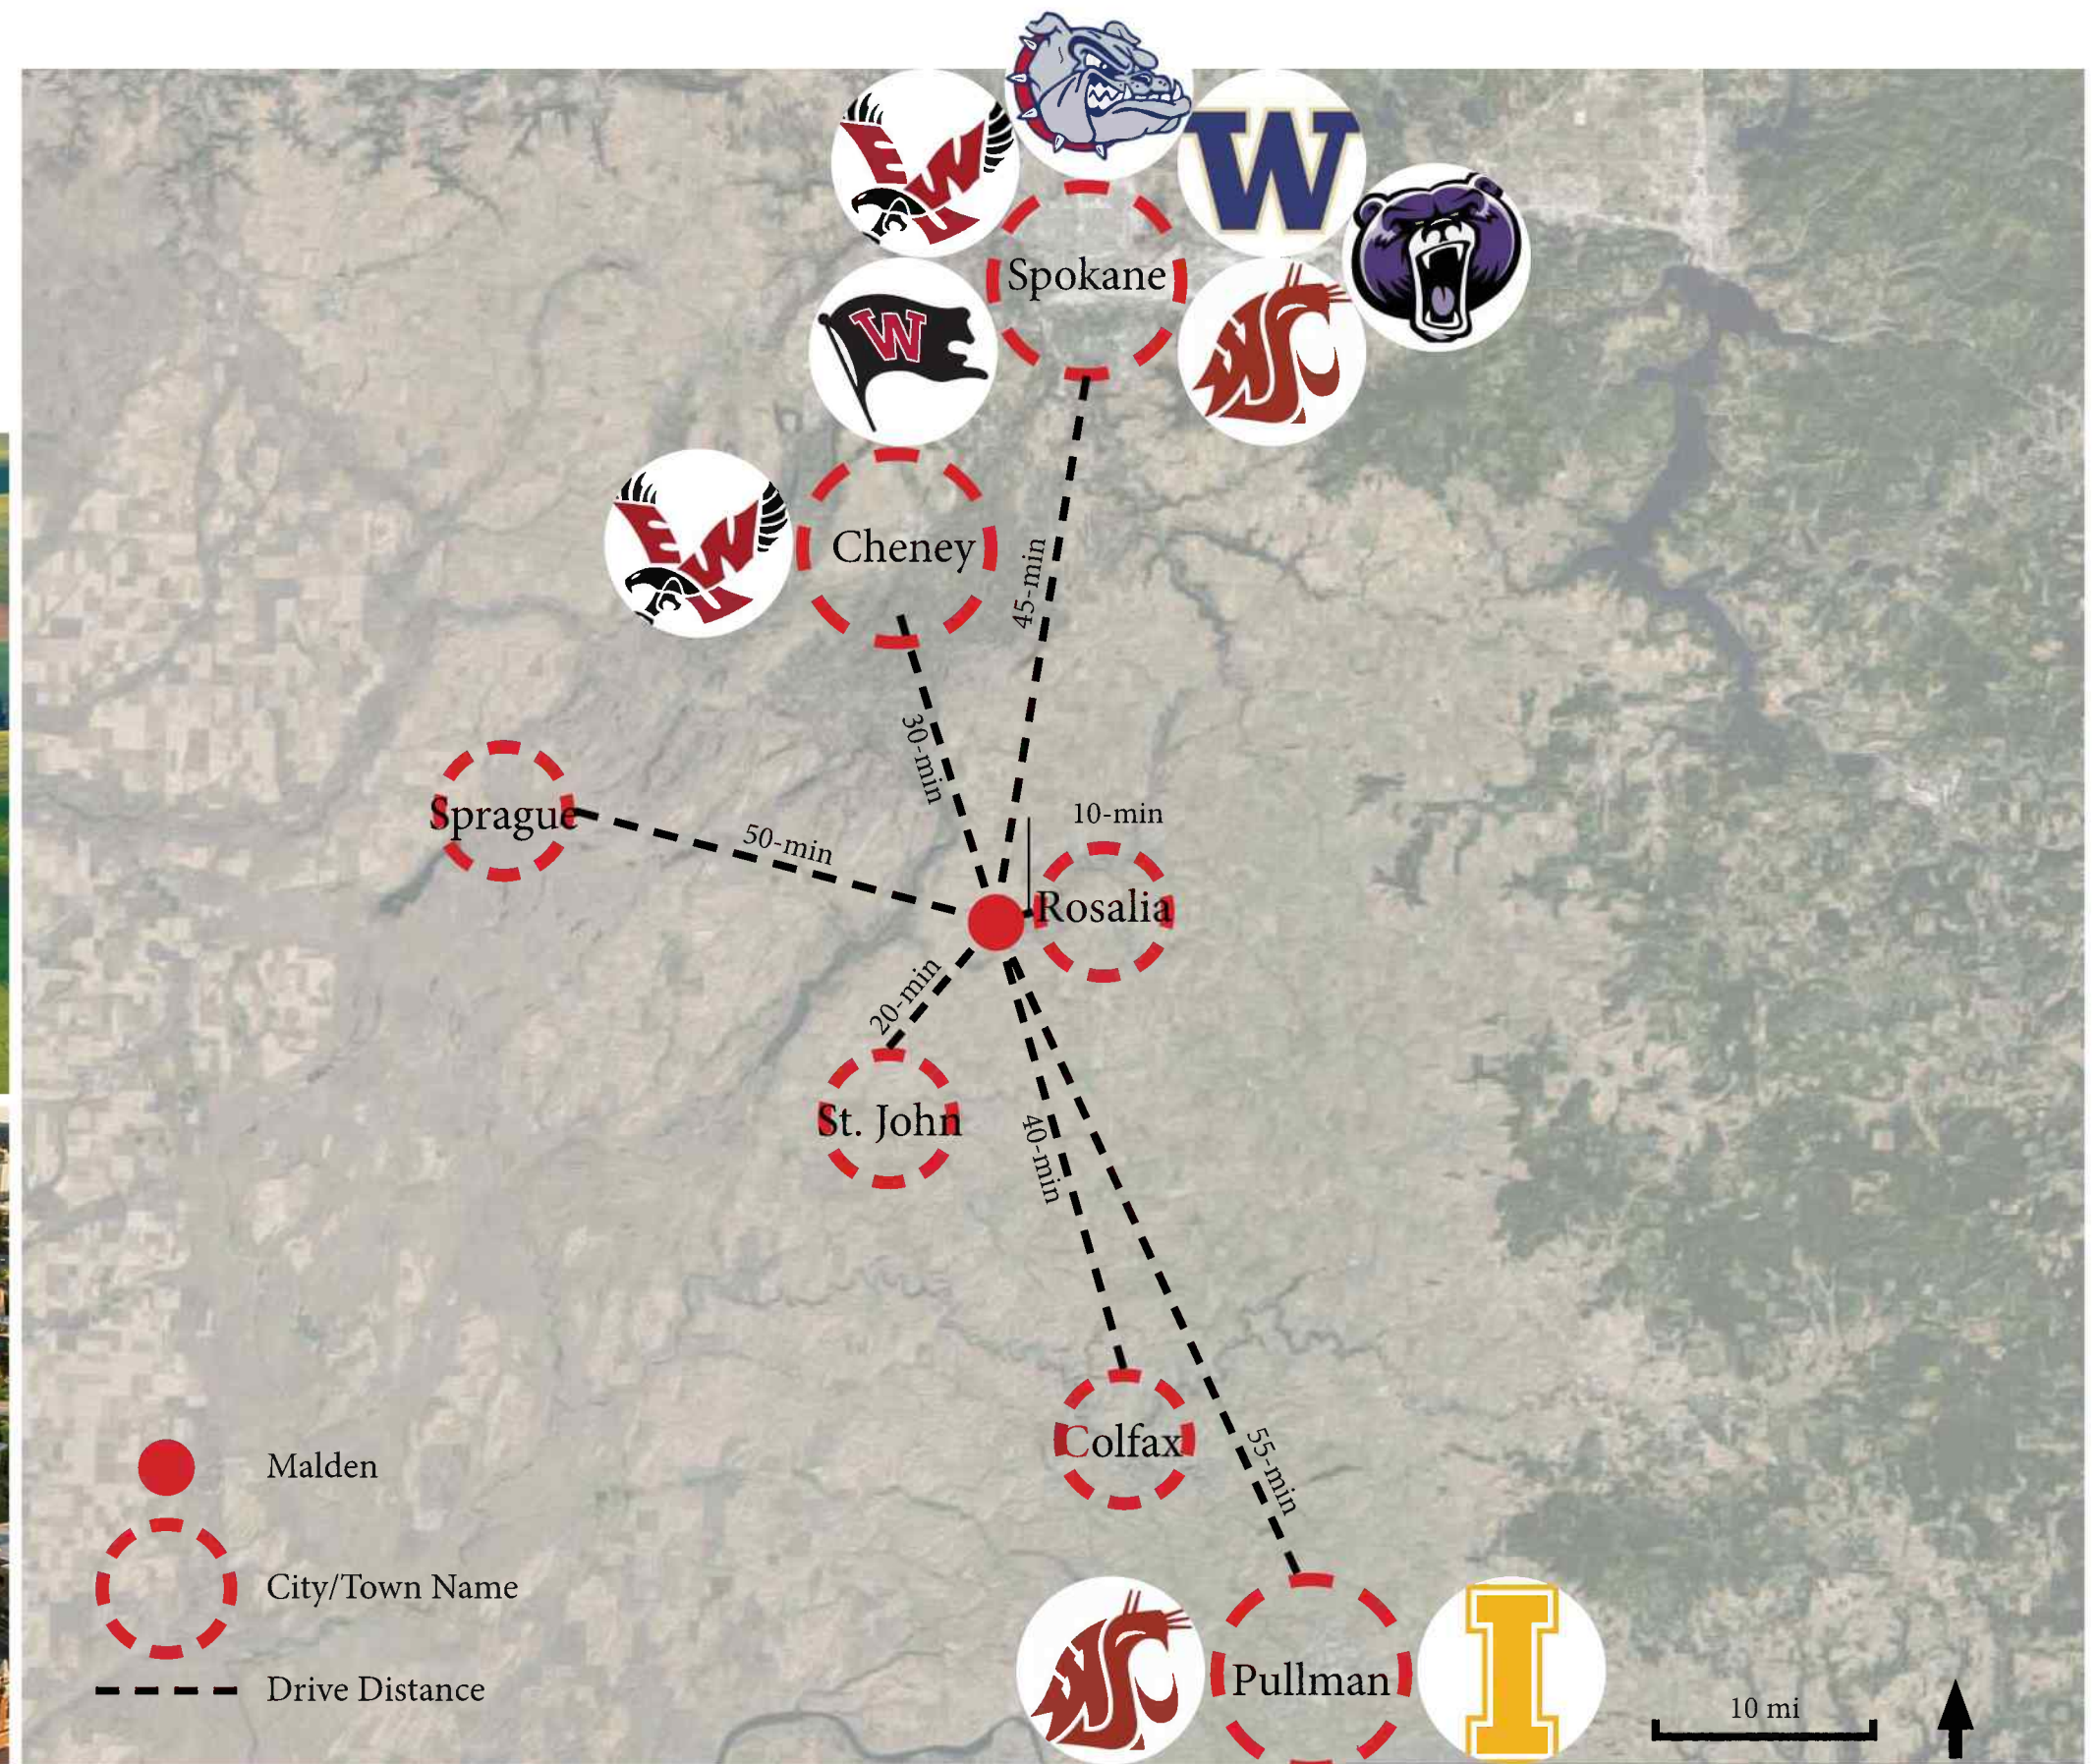

Malden Learning City

Shenji Pei

Project Goals & Ideas

Malden Learning City

Community- Bird's View

Community - Courtyard

Focal Point

Preserved Land Practice

How to treat sewage waste on site?

The Living Machine

Micro-Grid System

Inventory and Analysis

Malden is the backyard town of many cities like Spokane, Cheney, Pullman, etc.

Within an hour's drive, there are several higher education institutions.

Inventory and Analysis

Concept Diagram

Concept Diagram

Concept Diagram

Concept Diagram

Concept Diagram

Concept Diagram

Concept Diagram