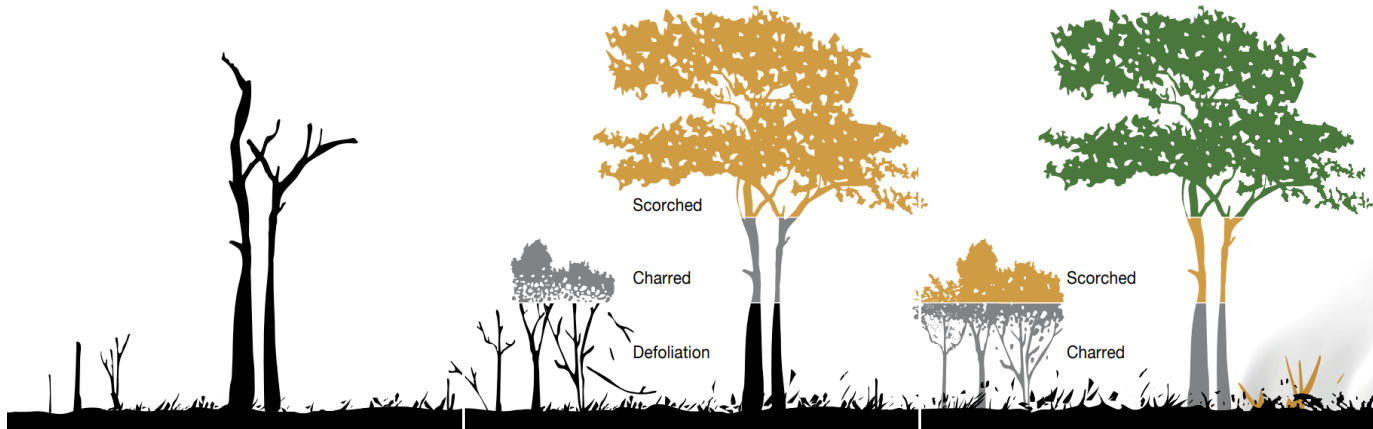

# Fire severity and intensity

HIGH INTENSITY

MODERATE INTENSITY

LOW INTENSITY

Full crown defoliation

Unburnt

THE SEVERITY OF A FIRE DEPENDS ON ITS INTENSITY AND THE TYPE OF VEGETATION THAT IT BURNS. (ILLUSTRATION ANDREW SULLIVAN/CSIRO)