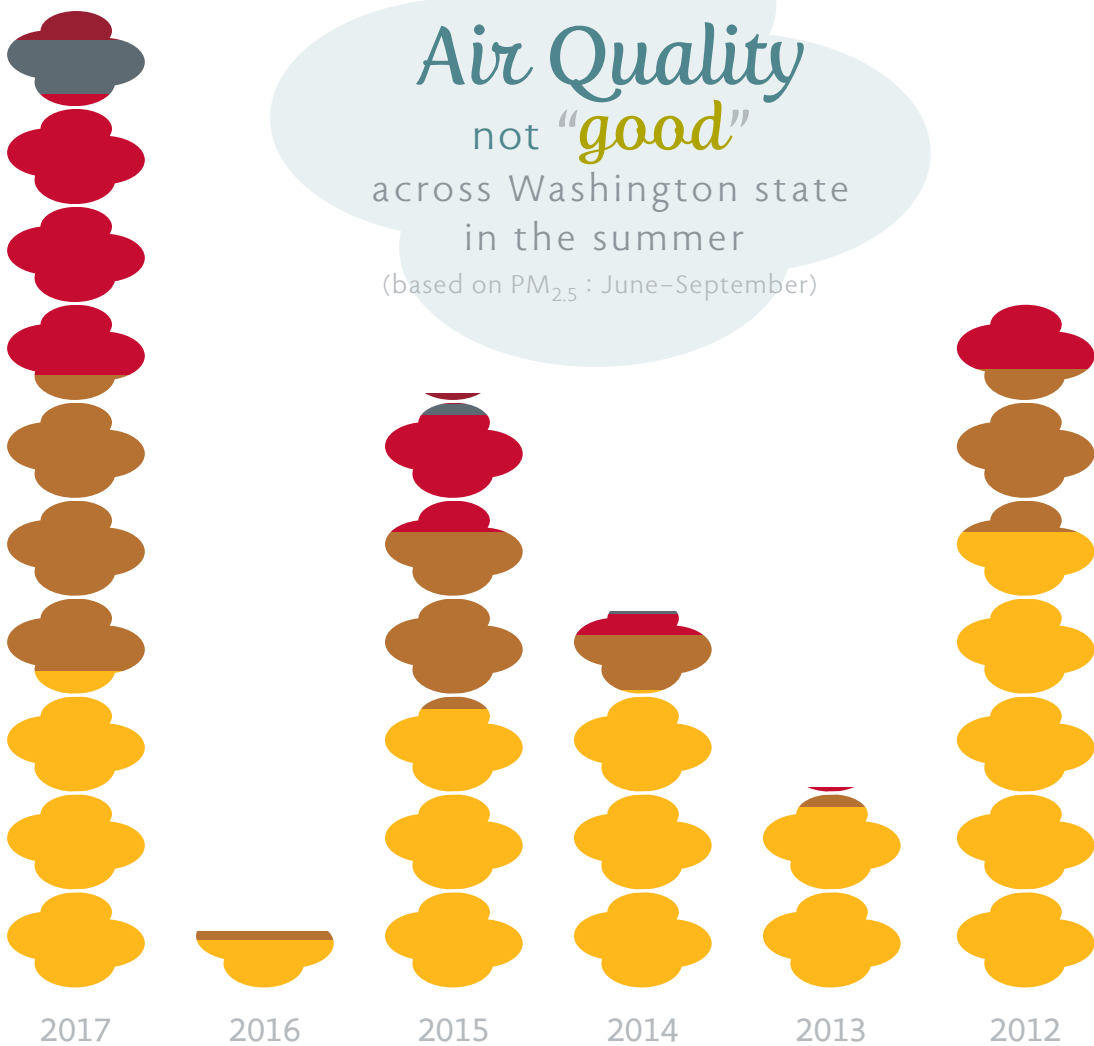

20% OF TIME

10% OF TIME

Air Quality

not "good"

across Washington state

in the summer

(based on PM_{2.5} : June-September)

2017 2016 2015 2014 2013 2012

	HAZARDOUS
	VERY UNHEALTHY
	UNHEALTHY
	UNHEALTHY for sensitive groups
	MODERATE

DATA SOURCE: WASHINGTON STATE DEPARTMENT OF ECOLOGY

INFOGRAPHIC: WASHINGTON STATE MAGAZINE STAFF BASED ON ORIGINAL CHARTS BY RANIL DHAMMAPALA

10% OF TIME

2011 2010 2009 2008 2007 2006