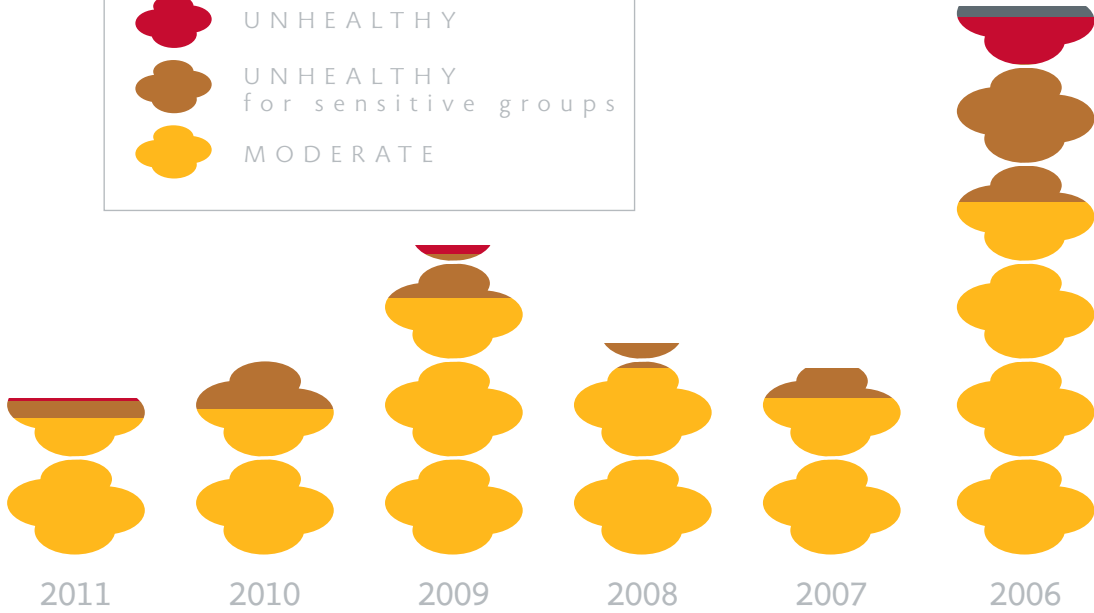

20% OF TIME

10% OF TIME

Air Quality

not "good"

across Washington state

in the summer

(based on PM_{2.5} : June-September)

2017 2016 2015 2014 2013 2012

	HAZARDOUS
	VERY UNHEALTHY
	UNHEALTHY
	UNHEALTHY for sensitive groups
	MODERATE

DATA SOURCE: WASHINGTON STATE DEPARTMENT OF ECOLOGY

INFOGRAPHIC: WASHINGTON STATE MAGAZINE STAFF BASED ON ORIGINAL CHARTS BY RANIL DHAMMAPALA

10% OF TIME

2011 2010 2009 2008 2007 2006